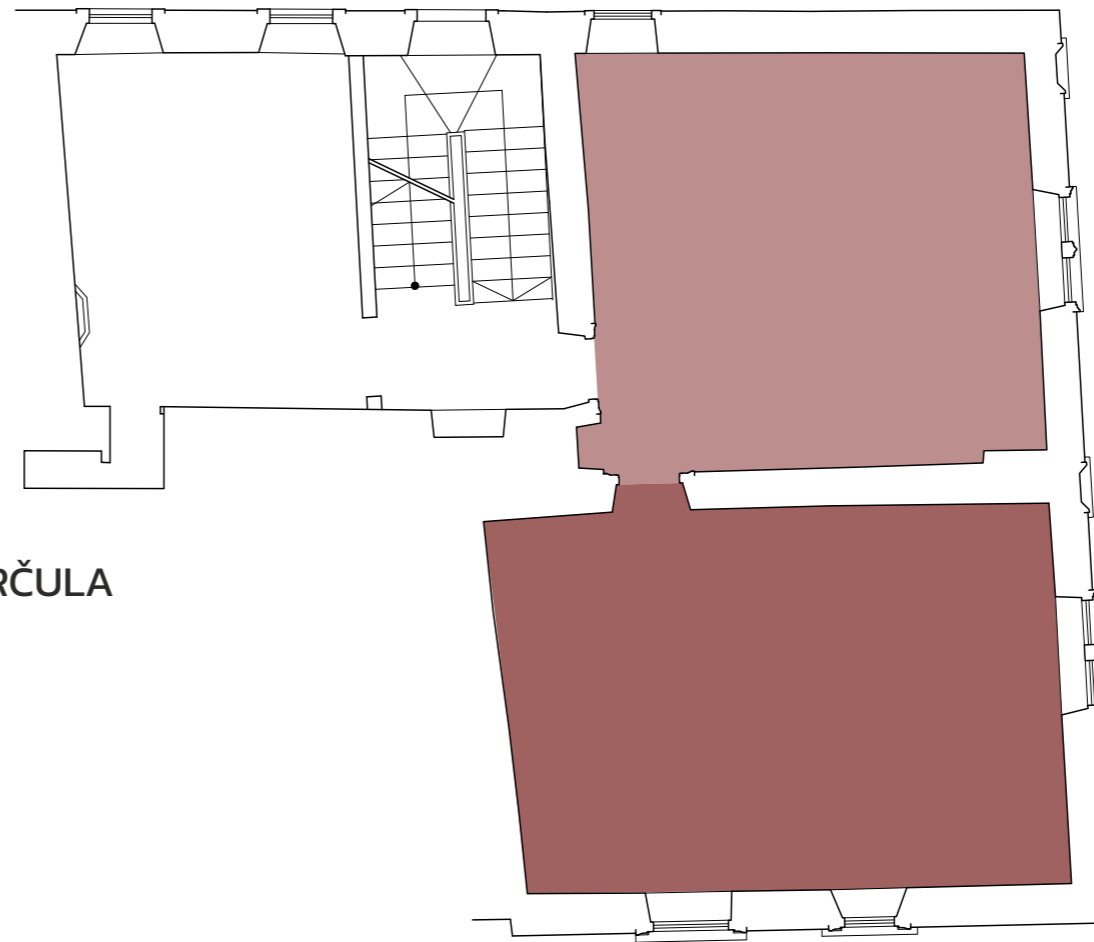

PRVI KAT FIRST FLOOR

- SREDNJI VIJEK U KORČULI
  THE MIDDLE AGES IN KORČULA
- KAMENI GRBOVI I NATPISI
  COATS OF ARMS AND INSCRIPTIONS
- STATUT GRADA I OTOKA KORČULE
  STATUTE OF THE TOWN AND ISLAND OF KORČULA
- POVIJESNI PRIKAZI KORČULE
  HISTORICAL DRAWINGS AND CARTS
- BRODOGRADNJA
  SHIPBUILDING
- KAMENARSTVO I KAMENOKLESARSTVO
  QUARRYNG AND STONE MASONRY