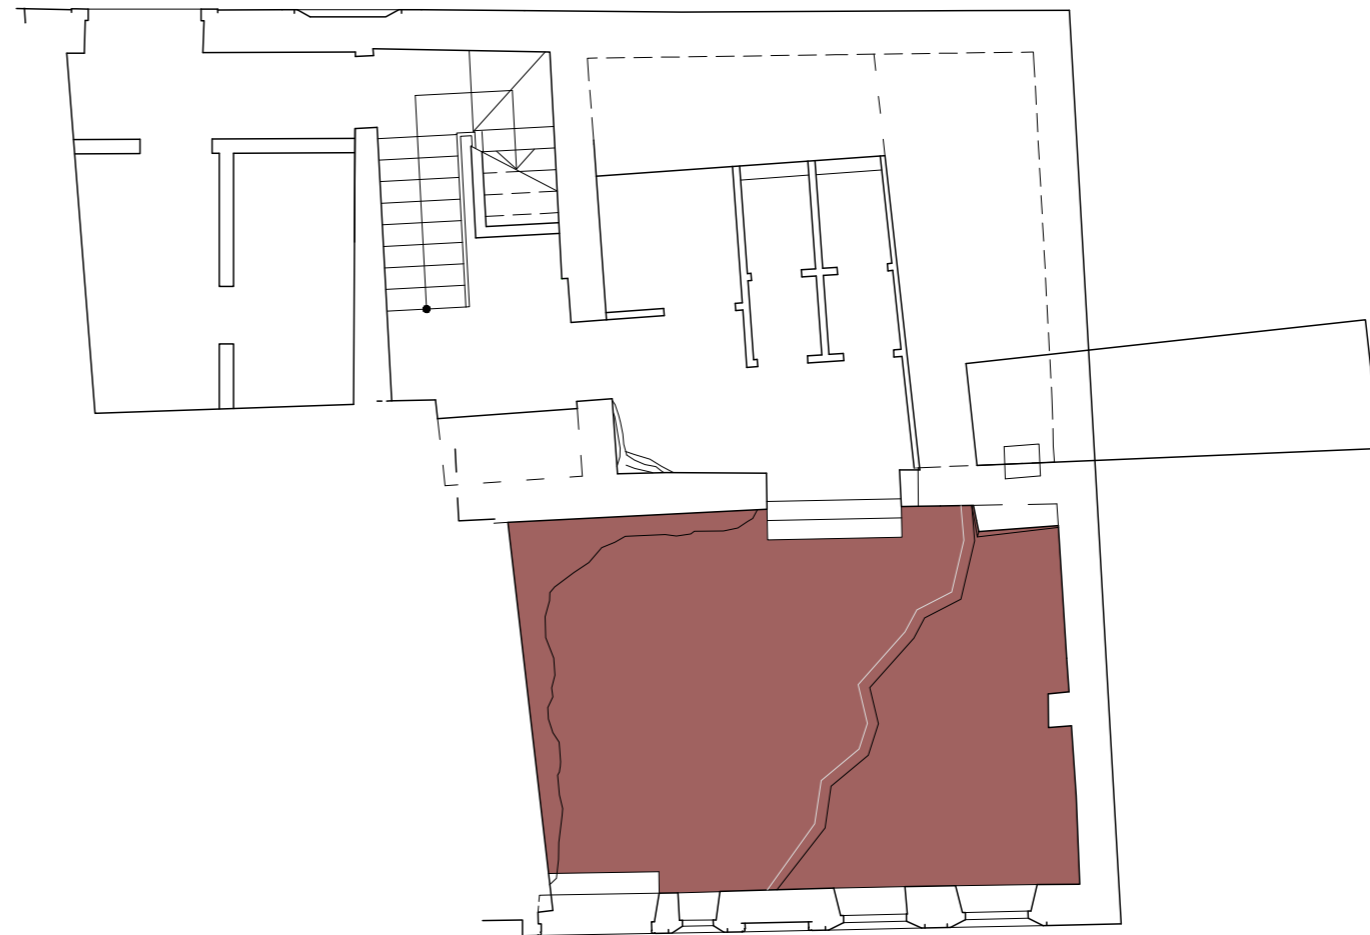

SUTEREN

SEMI-BASEMENT

- 
- ARHEOLOŠKI NALAZI  
ARCHAEOLOGICAL FINDS
  - PRIRODOSLOVLJE  
NATURAL HISTORY

PRIZEMLJE  
GROUND FLOOR

---

- PSEFIZMA  
PSEPHISMA
- KAMENI GRBOVI I NATPISI  
COATS OF ARMS AND INSCRIPTIONS